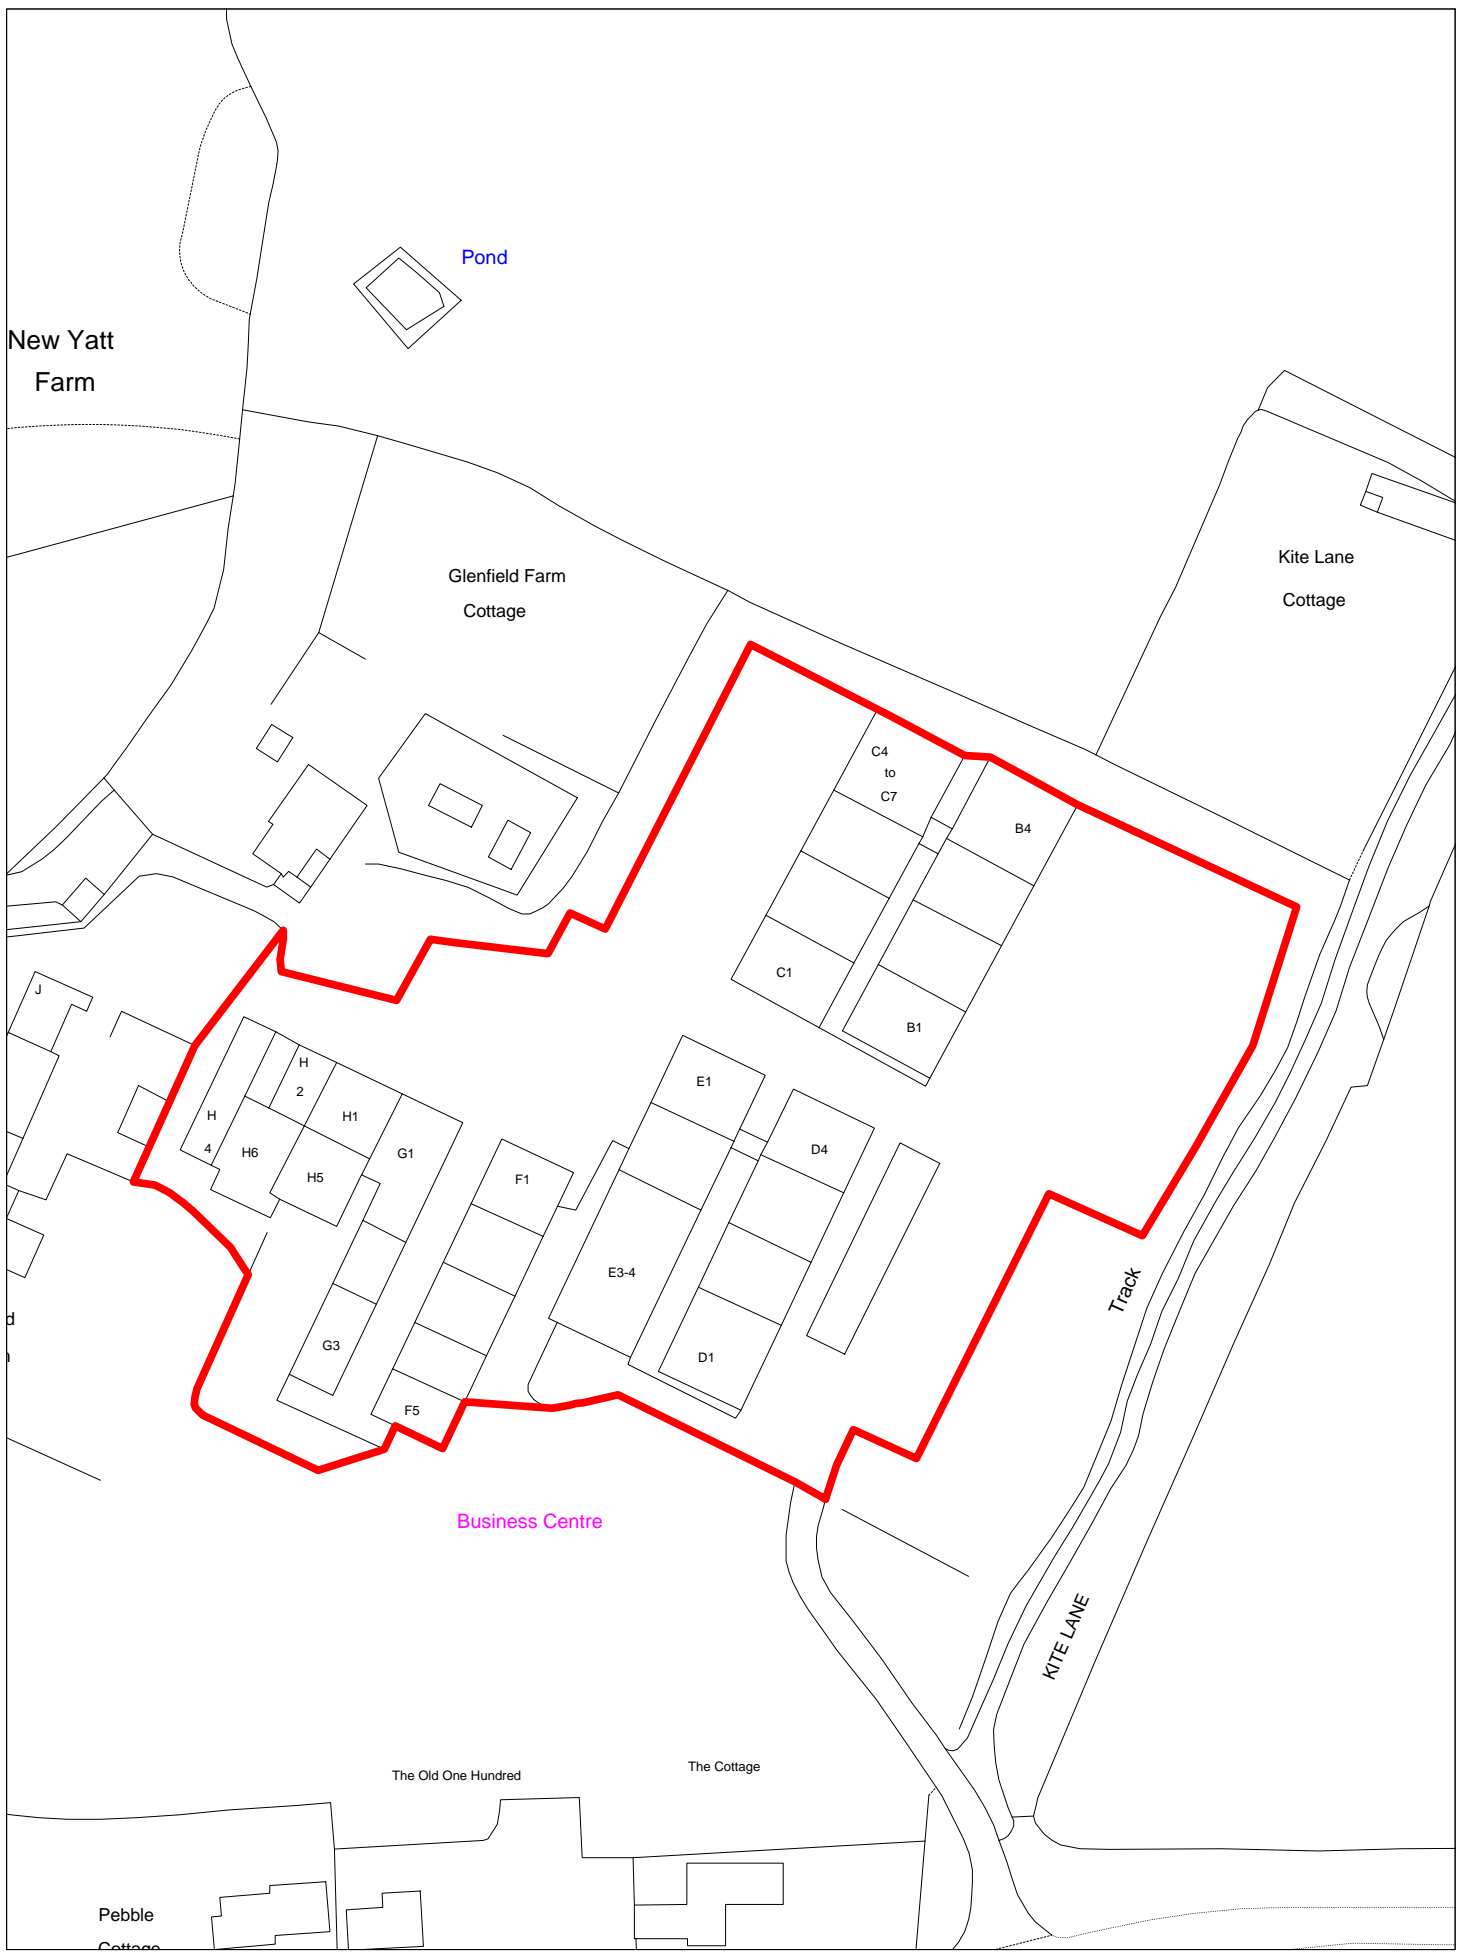

© Crown copyright and database rights 2013 Ordnance Survey 100024316

West Oxfordshire District Council
Elmfield
New Yatt Road
Witney
Oxfordshire
OX28 1PB
Tel: 01993 861000
www.westoxon.gov.uk

WEST OXFORDSHIRE
DISTRICT COUNCIL

Map Title:	New Yatt Business Centre
Location	New Yatt
Map No:	52
	Scale: 1:1000